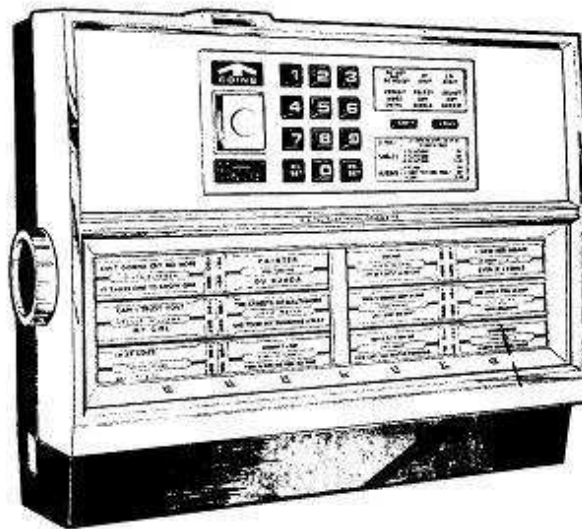

SEEBURG®

**DIGITAL ELECTRONIC
CONSOLETTTE**

**Types DEC3 & DEC4
Including DEC1 & DEC2**

DEC2MP3

WIRING & installation manual

Join us on wallbox2mp3.com
for free download SD card configuration
& automatic title strip generator software.

Optional audio amplifier

to  **SEEBURG**
DEC.

DEC adapter