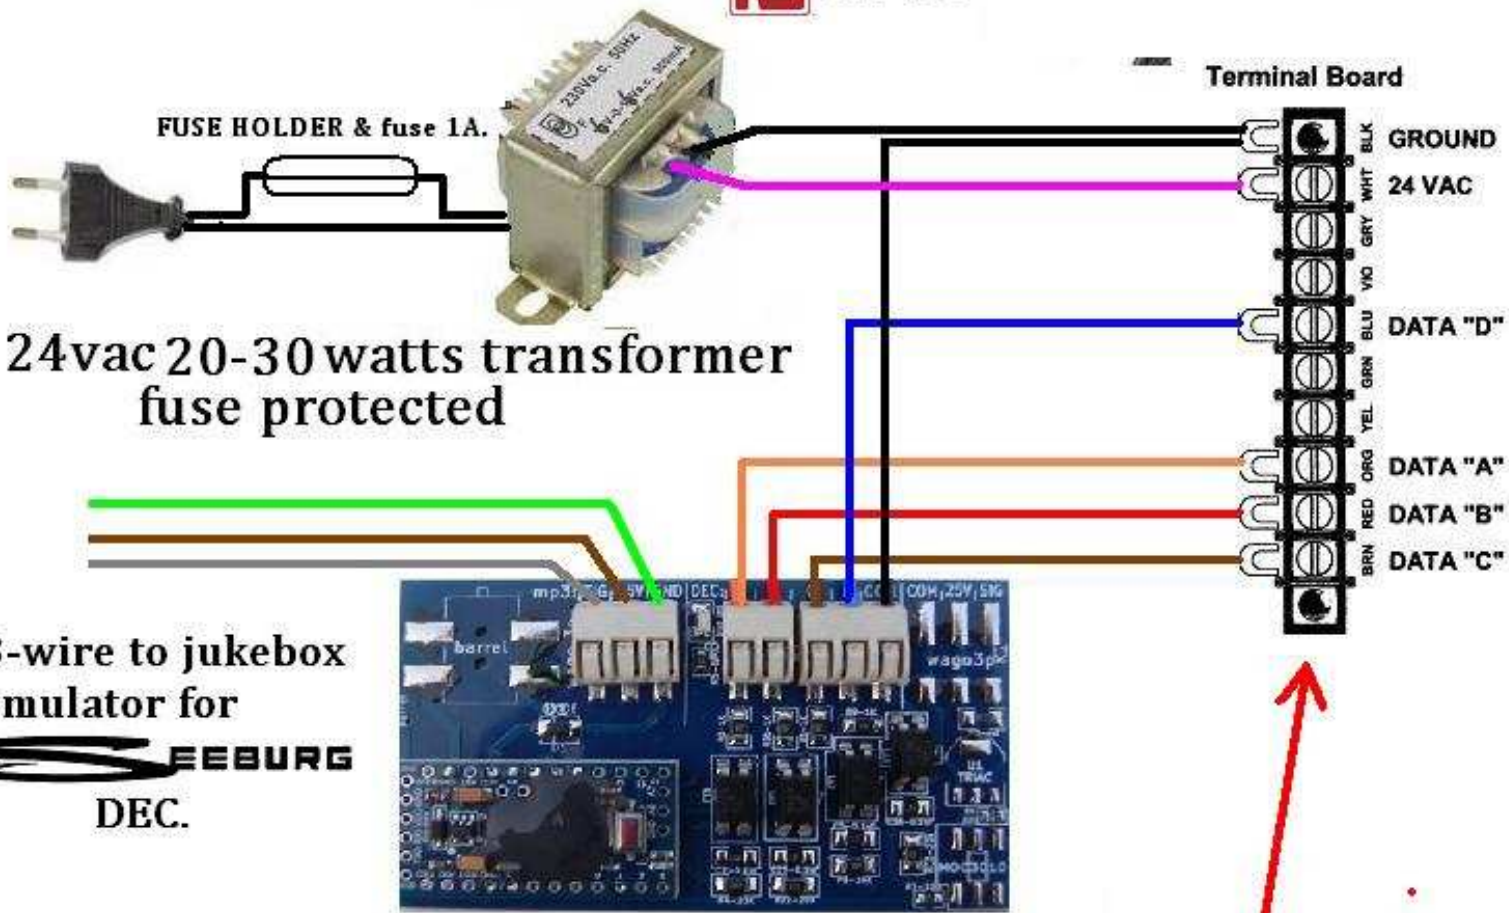

SEEBURG®

**DIGITAL ELECTRONIC
CONSOLETTTE**

**Types DEC3 & DEC4
Including DEC1 & DEC2**

DEC2MP3

WIRING & installation manual

Join us on wallbox2mp3.com
for free download SD card configuration
& automatic title strip generator software.

Optional audio amplifier

to  **SEEBURG**
DEC.

DEC adapter