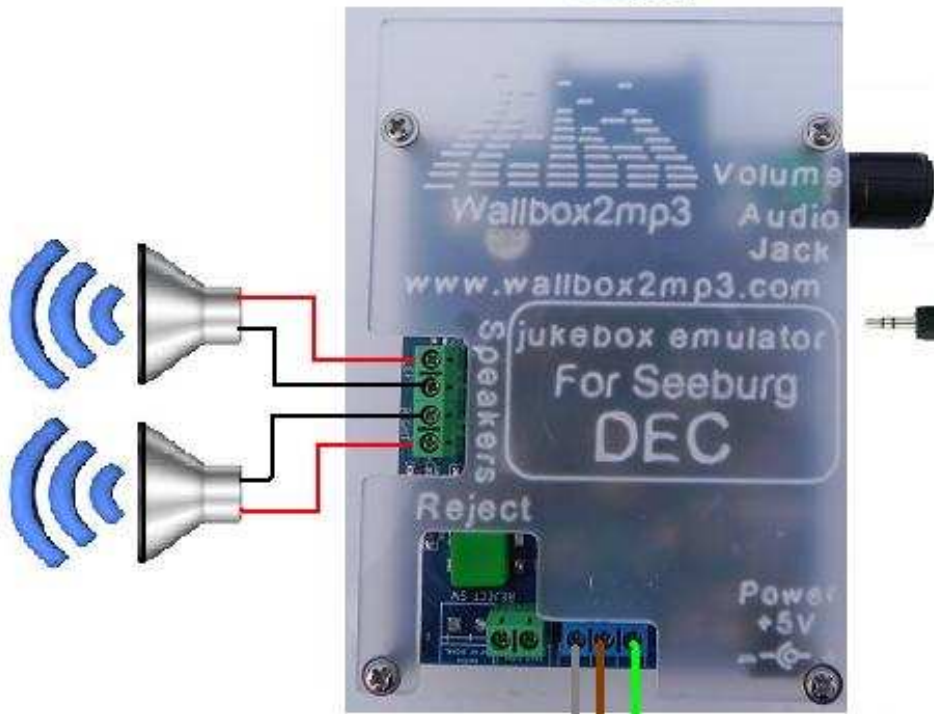

SEEBURG®

**DIGITAL ELECTRONIC
CONSOLETTTE**

**Types DEC3 & DEC4
Including DEC1 & DEC2**

DEC2MP3

WIRING & installation manual

Join us on wallbox2mp3.com
for free download SD card configuration
& automatic title strip generator software.

Optional audio amplifier

to  **SEEBURG**
DEC.

DEC adapter