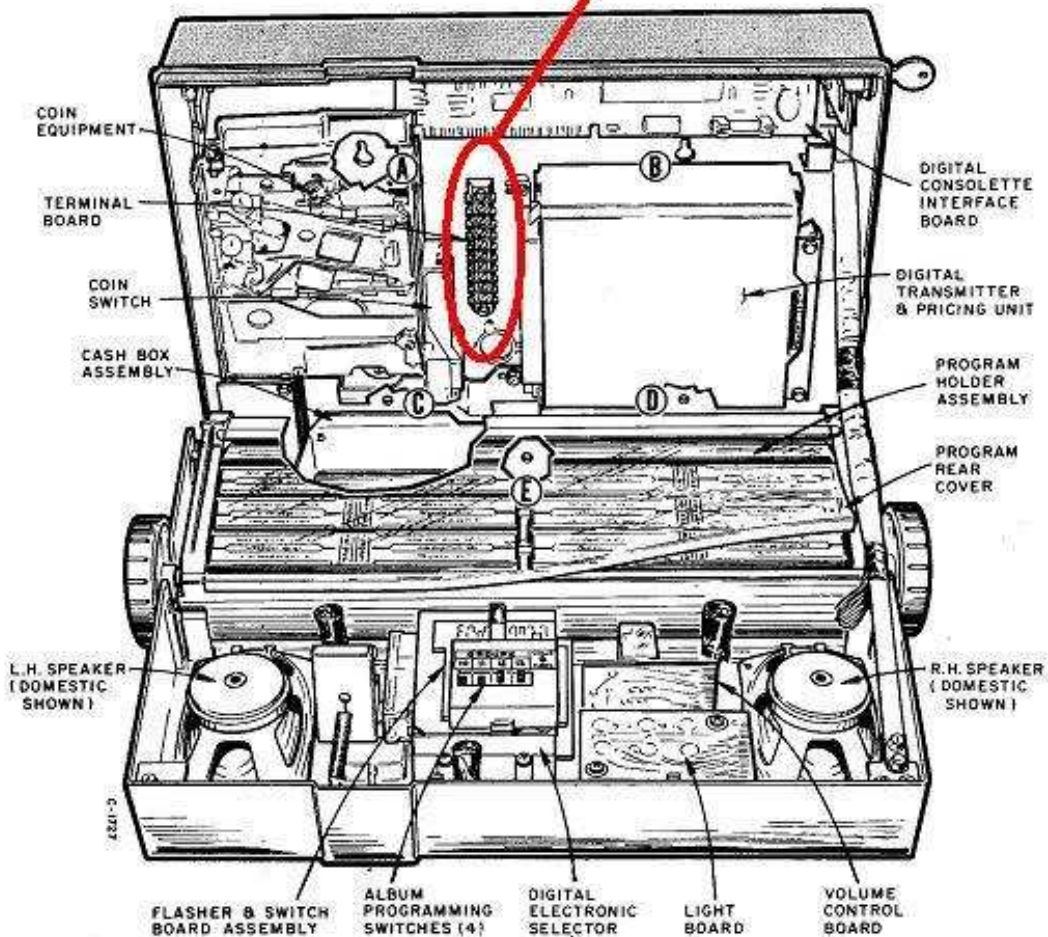

SEEBURG®

**DIGITAL ELECTRONIC
CONSOLETTTE**

**Types DEC3 & DEC4
Including DEC1 & DEC2**

DEC2MP3

WIRING & installation manual

Join us on wallbox2mp3.com
for free download SD card configuration
& automatic title strip generator software.

Optional audio amplifier

to  **SEEBURG**
DEC.

DEC adapter