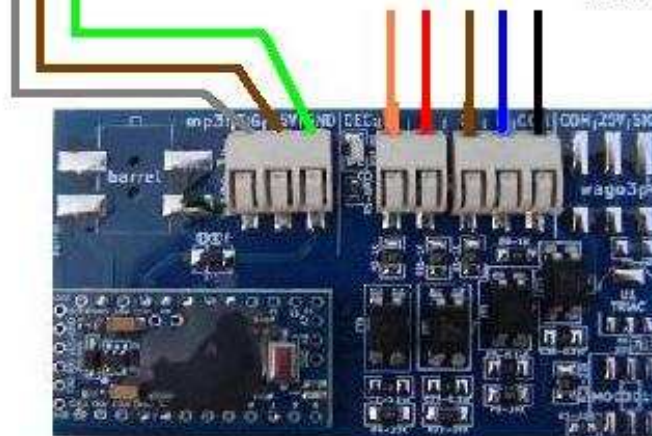

SEEBURG®

**DIGITAL ELECTRONIC
CONSOLETTTE**

**Types DEC3 & DEC4
Including DEC1 & DEC2**

DEC2MP3

WIRING & installation manual

Join us on wallbox2mp3.com
for free download SD card configuration
& automatic title strip generator software.

Optional audio amplifier

to  **SEEBURG**
DEC.

DEC adapter